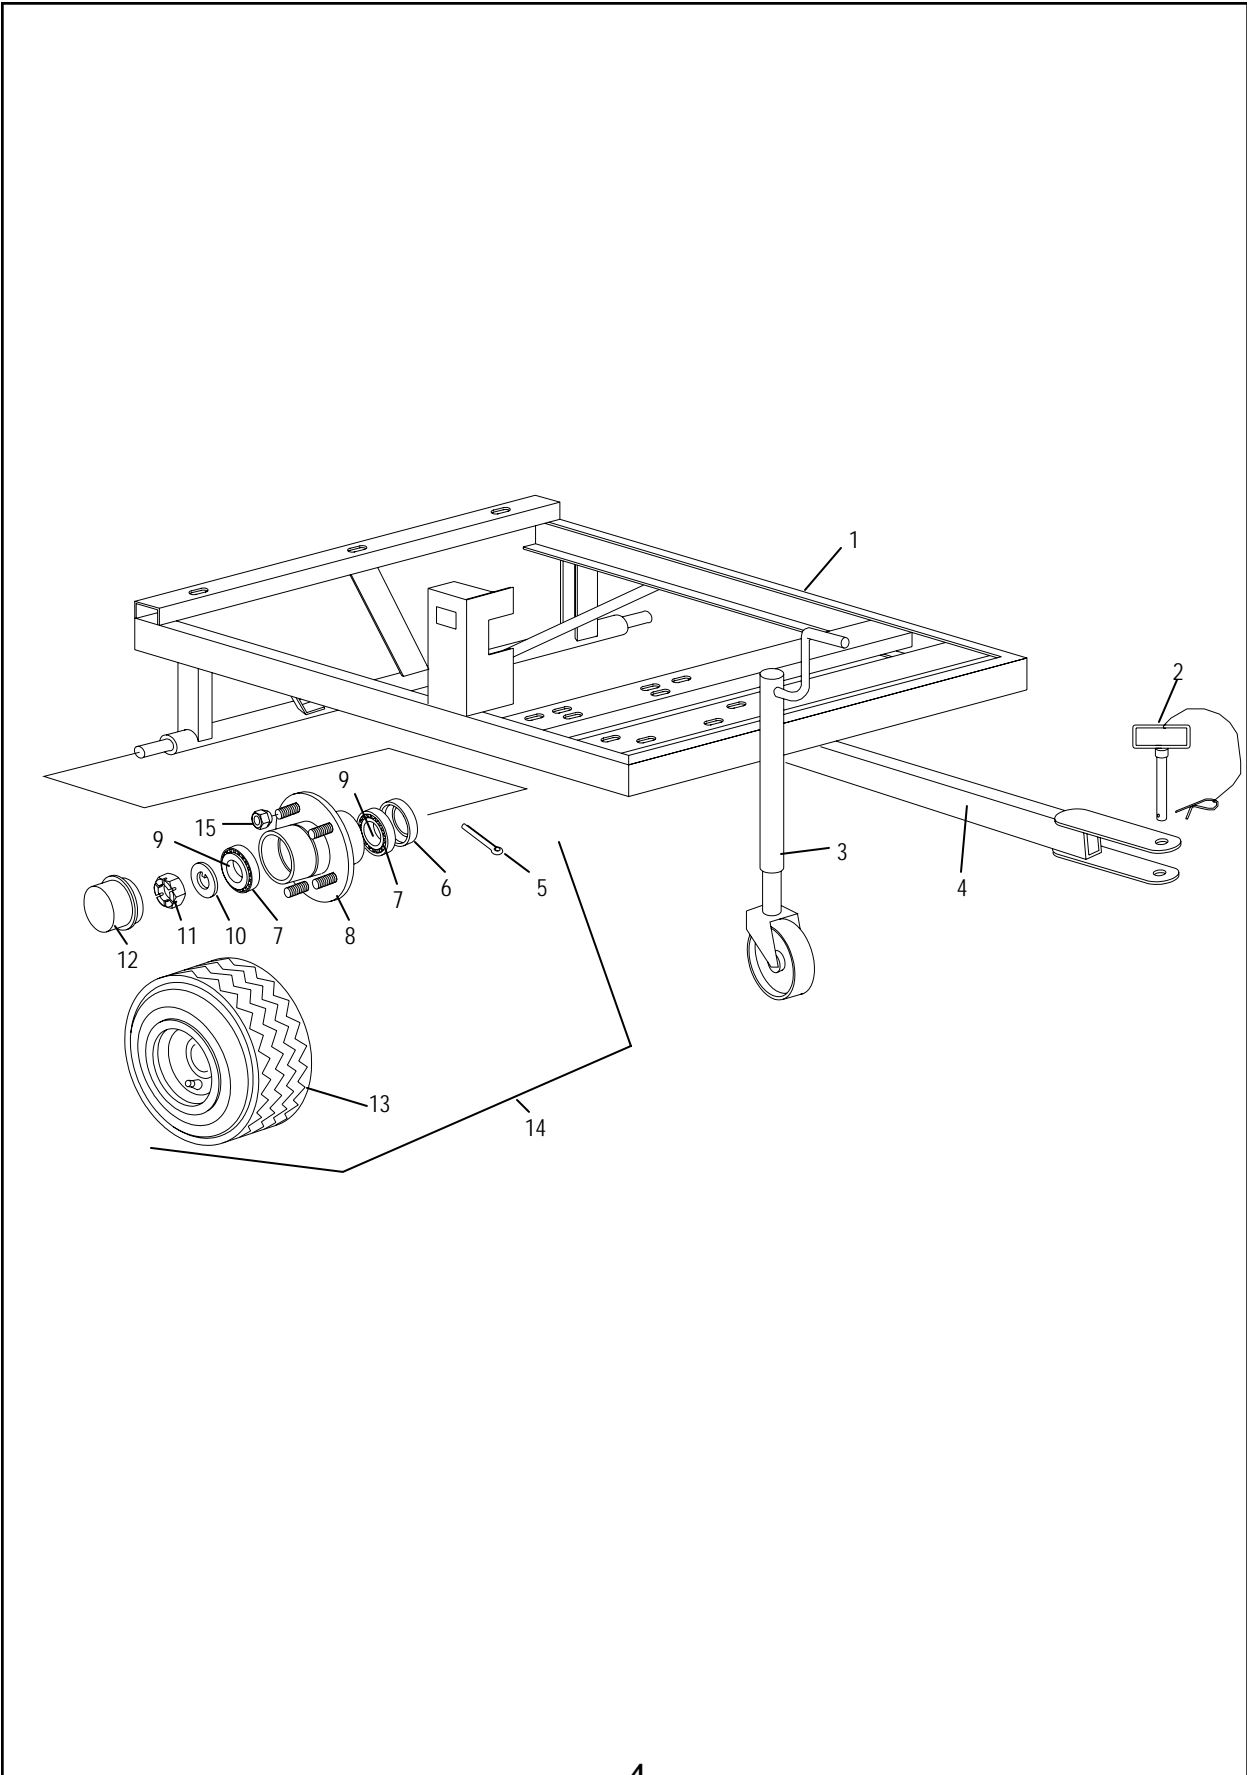

Pro Vac 1060

Parts Manual

Locke Turf

307 Highway 52E, Opp, Alabama, 36467, (334) 493-1300

Pro Vac 1060

Table of Contents

CONTENTS	PAGE
Decals	2-3
Trailer Frame and Wheels	5
Hopper	7
Scoop	9
Engine and Drive	11
Battery and Fuel	13

HHCS - Hex Head Cap screw
CB - Carriage Bolt
HSHSS- Hex Socket Head Set Screw

077710

077720

077711

077730

077726

078601

077710

Decals

Trailer Frame and Wheels

REF. NO.	PART NO.	QTY.	DESCRIPTION
1	09270600	1	Trailer Weldment
2	09200100	1	Hitch Pin
3	50022588	1	Jack
4	04200200	1	Tongue Weldment
5	20166	1	Cotter Pin 1/8" x 1-1/4"
6	50022632	1	Seal
7	170	2	Bearing Cup L44610
8	50022631	1	Hub
9	22	2	Bearing Cone L44643
10	50019662	1	Keyed Washer 3/4"
11	120	1	Castle Nut 3/4"-16
12	50022633	1	Dust Cap
13	50019920	1	Tire and Wheel Assembly (Highway)
14	50022095	1	Hub Assembly