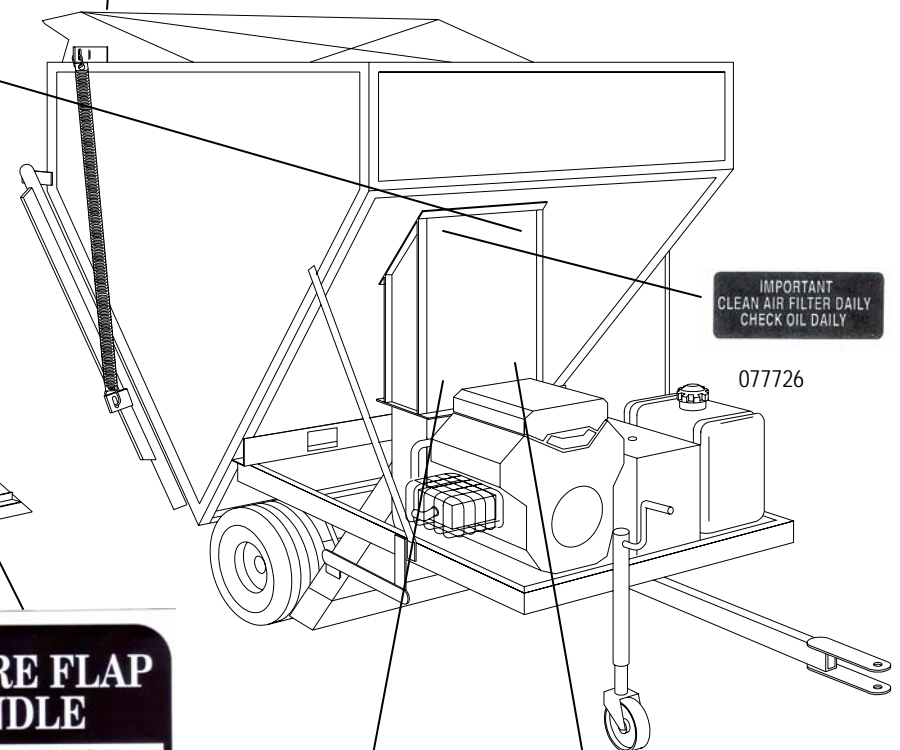

Pro Vac 1060

Parts Manual

Locke Turf

307 Highway 52E, Opp, Alabama, 36467, (334) 493-1300

Pro Vac 1060

Table of Contents

CONTENTS	PAGE
Decals	2-3
Trailer Frame and Wheels	5
Hopper	7
Scoop	9
Engine and Drive	11
Battery and Fuel	13

HHCS - Hex Head Cap screw
CB - Carriage Bolt
HSHSS- Hex Socket Head Set Screw

077710

077720

077711

077730

077726

078601

077710