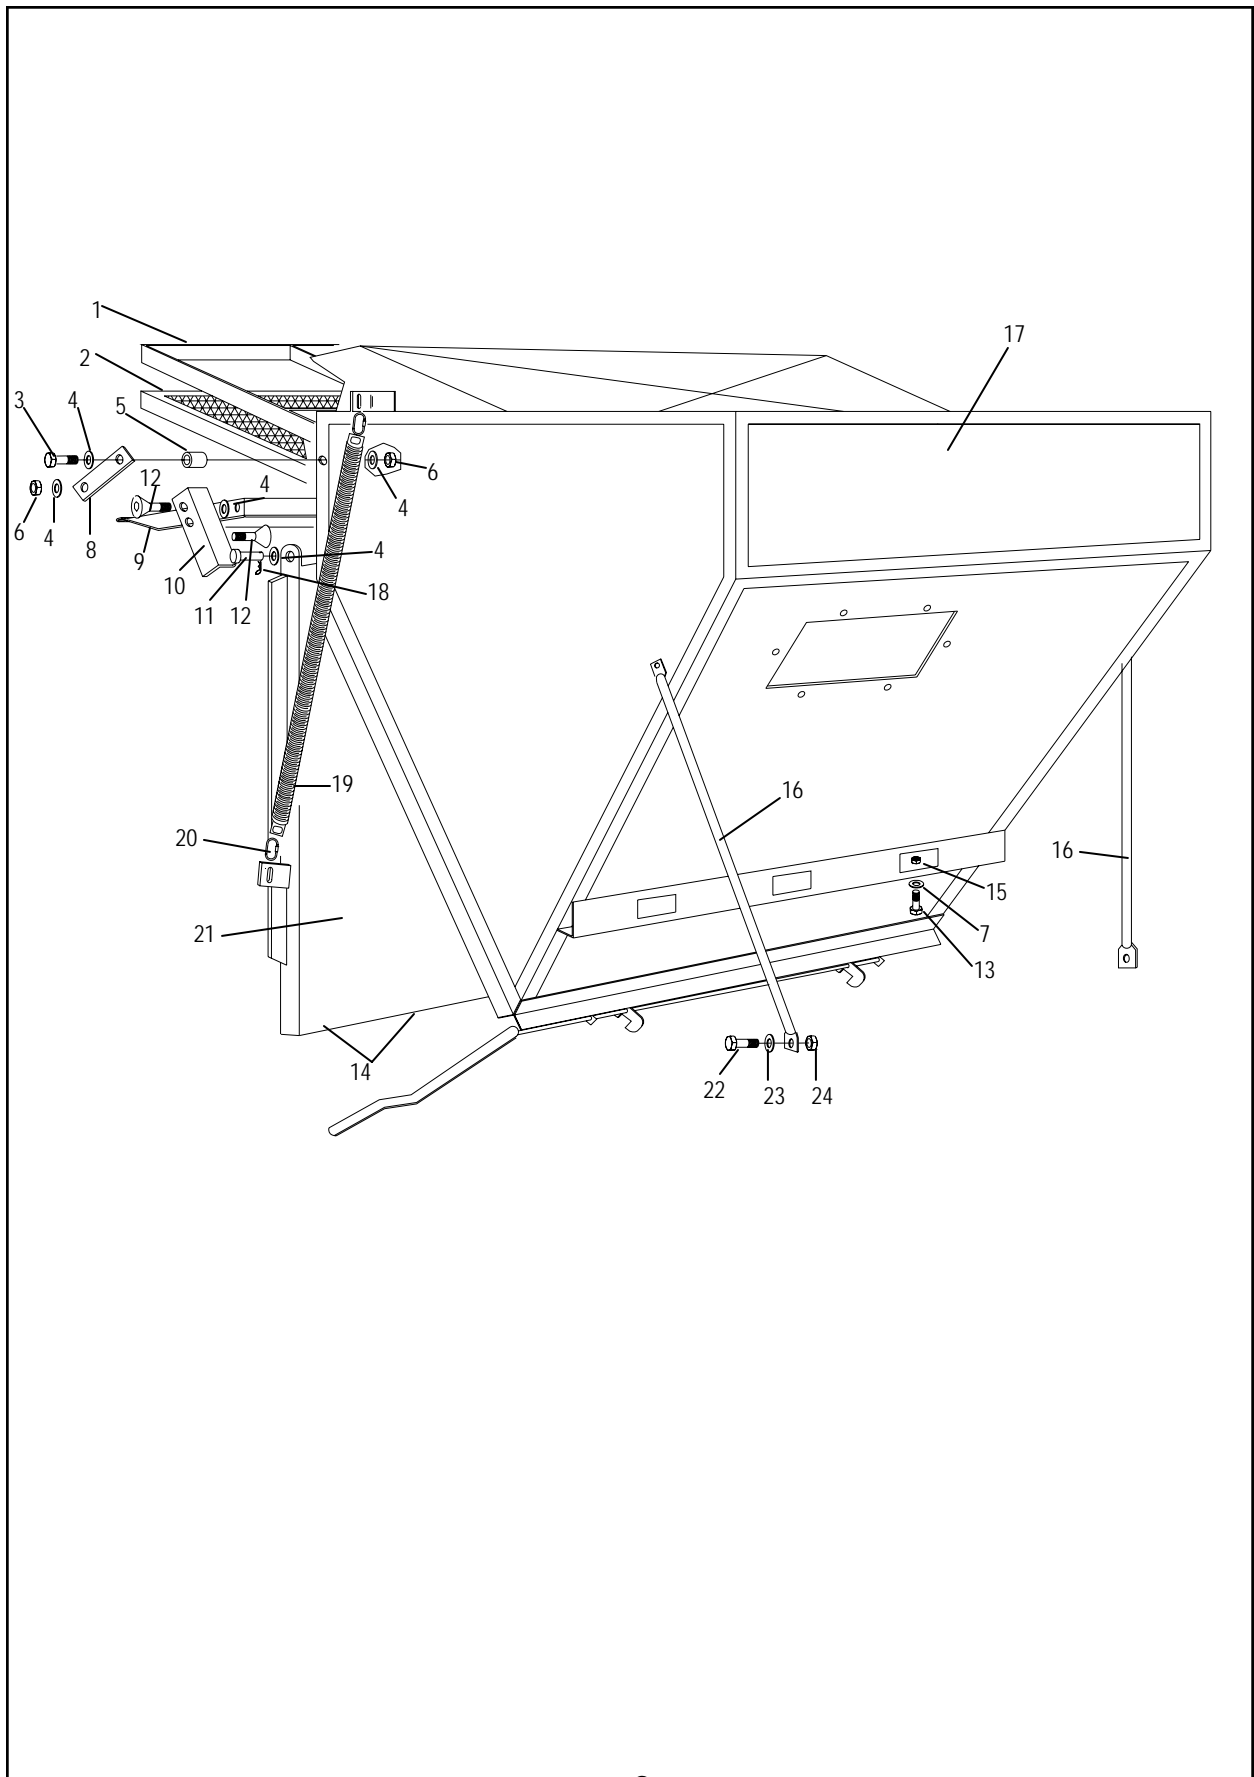

Pro Vac 1060

Parts Manual

Locke Turf

307 Highway 52E, Opp, Alabama, 36467, (334) 493-1300

Pro Vac 1060

Table of Contents

CONTENTS	PAGE
Decals	2-3
Trailer Frame and Wheels	5
Hopper	7
Scoop	9
Engine and Drive	11
Battery and Fuel	13

HHCS - Hex Head Cap screw
CB - Carriage Bolt
HSHSS- Hex Socket Head Set Screw

077710

077720

077711

077730

077726

078601

077710

Decals

Trailer Frame and Wheels

REF. NO.	PART NO.	QTY.	DESCRIPTION
1	09270600	1	Trailer Weldment
2	09200100	1	Hitch Pin
3	50022588	1	Jack
4	04200200	1	Tongue Weldment
5	20166	1	Cotter Pin 1/8" x 1-1/4"
6	50022632	1	Seal
7	170	2	Bearing Cup L44610
8	50022631	1	Hub
9	22	2	Bearing Cone L44643
10	50019662	1	Keyed Washer 3/4"
11	120	1	Castle Nut 3/4"-16
12	50022633	1	Dust Cap
13	50019920	1	Tire and Wheel Assembly (Highway)
14	50022095	1	Hub Assembly

Hopper

REF. NO.	PART NO.	QTY.	DESCRIPTION
1	04204500	1	Grid Weldment
2	04204400	1	Single Screen
3	20011	2	HHCS 5/16"-16 x 1-1/2" G5
4	20568	10	Flatwasher 5/16"
5	04204600	2	Screen Door Spacer
6	446	6	Lock Nut 5/16"-16
7	15829	3	Flatwasher 1/2"
8	04204900	2	Filter Door Linkage
9	04205500	1	Screen Door Weldment
10	04204700	1	Filter Door Latch—Right Hand
	04204800	1	Filter Door Latch—Left Hand
11	01330300	2	Clevis Pin
12	06117100	4	Machine Screw .31"-18 x 1"
13	44094	3	HHCS 1/2"-13 x 1-1/4" G5
14		A/R	Gasket Material for Hopper Door
15	15554	3	Lock Nut 1/2"-13
16	04203800	2	Hopper Brace
17	04203000	1	Hopper
18	21020406	2	Cotter Pin .12 x .75
19	04204100	2	Spring
20	04204200	4	1/4" Quick Link
21	04203100	1	Hopper Door Weldment
22	20034	4	HHCS 3/8"-16 x 1" G5
23	15830	6	Flatwasher 3/8"
24	06529600	4	Lock Nut 3/8"-16