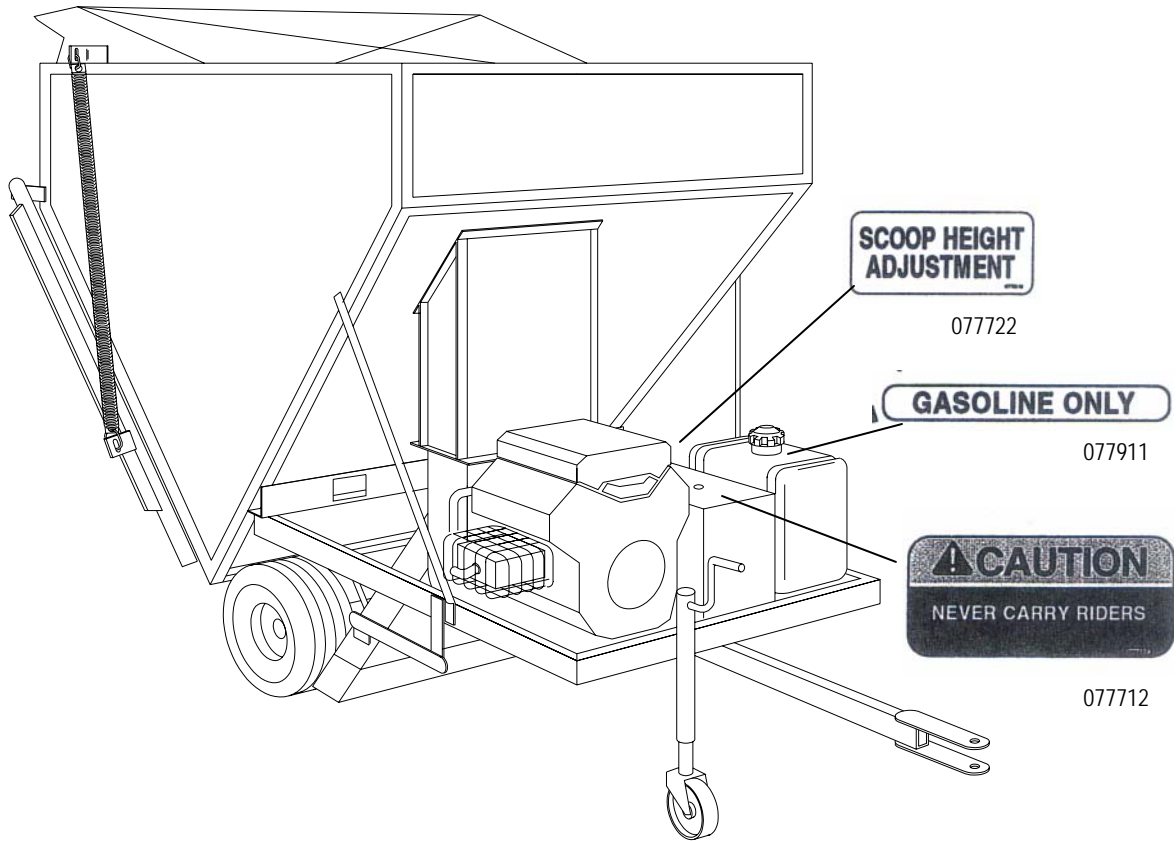

Pro Vac 1060

Parts Manual

Locke Turf

307 Highway 52E, Opp, Alabama, 36467, (334) 493-1300

Pro Vac 1060

Table of Contents

CONTENTS	PAGE
Decals	2-3
Trailer Frame and Wheels	5
Hopper	7
Scoop	9
Engine and Drive	11
Battery and Fuel	13

HHCS - Hex Head Cap screw
CB - Carriage Bolt
HSHSS- Hex Socket Head Set Screw

077710

077720

077711

077730

077726

078601

077710

Decals

Trailer Frame and Wheels

REF. NO.	PART NO.	QTY.	DESCRIPTION
1	09270600	1	Trailer Weldment
2	09200100	1	Hitch Pin
3	50022588	1	Jack
4	04200200	1	Tongue Weldment
5	20166	1	Cotter Pin 1/8" x 1-1/4"
6	50022632	1	Seal
7	170	2	Bearing Cup L44610
8	50022631	1	Hub
9	22	2	Bearing Cone L44643
10	50019662	1	Keyed Washer 3/4"
11	120	1	Castle Nut 3/4"-16
12	50022633	1	Dust Cap
13	50019920	1	Tire and Wheel Assembly (Highway)
14	50022095	1	Hub Assembly