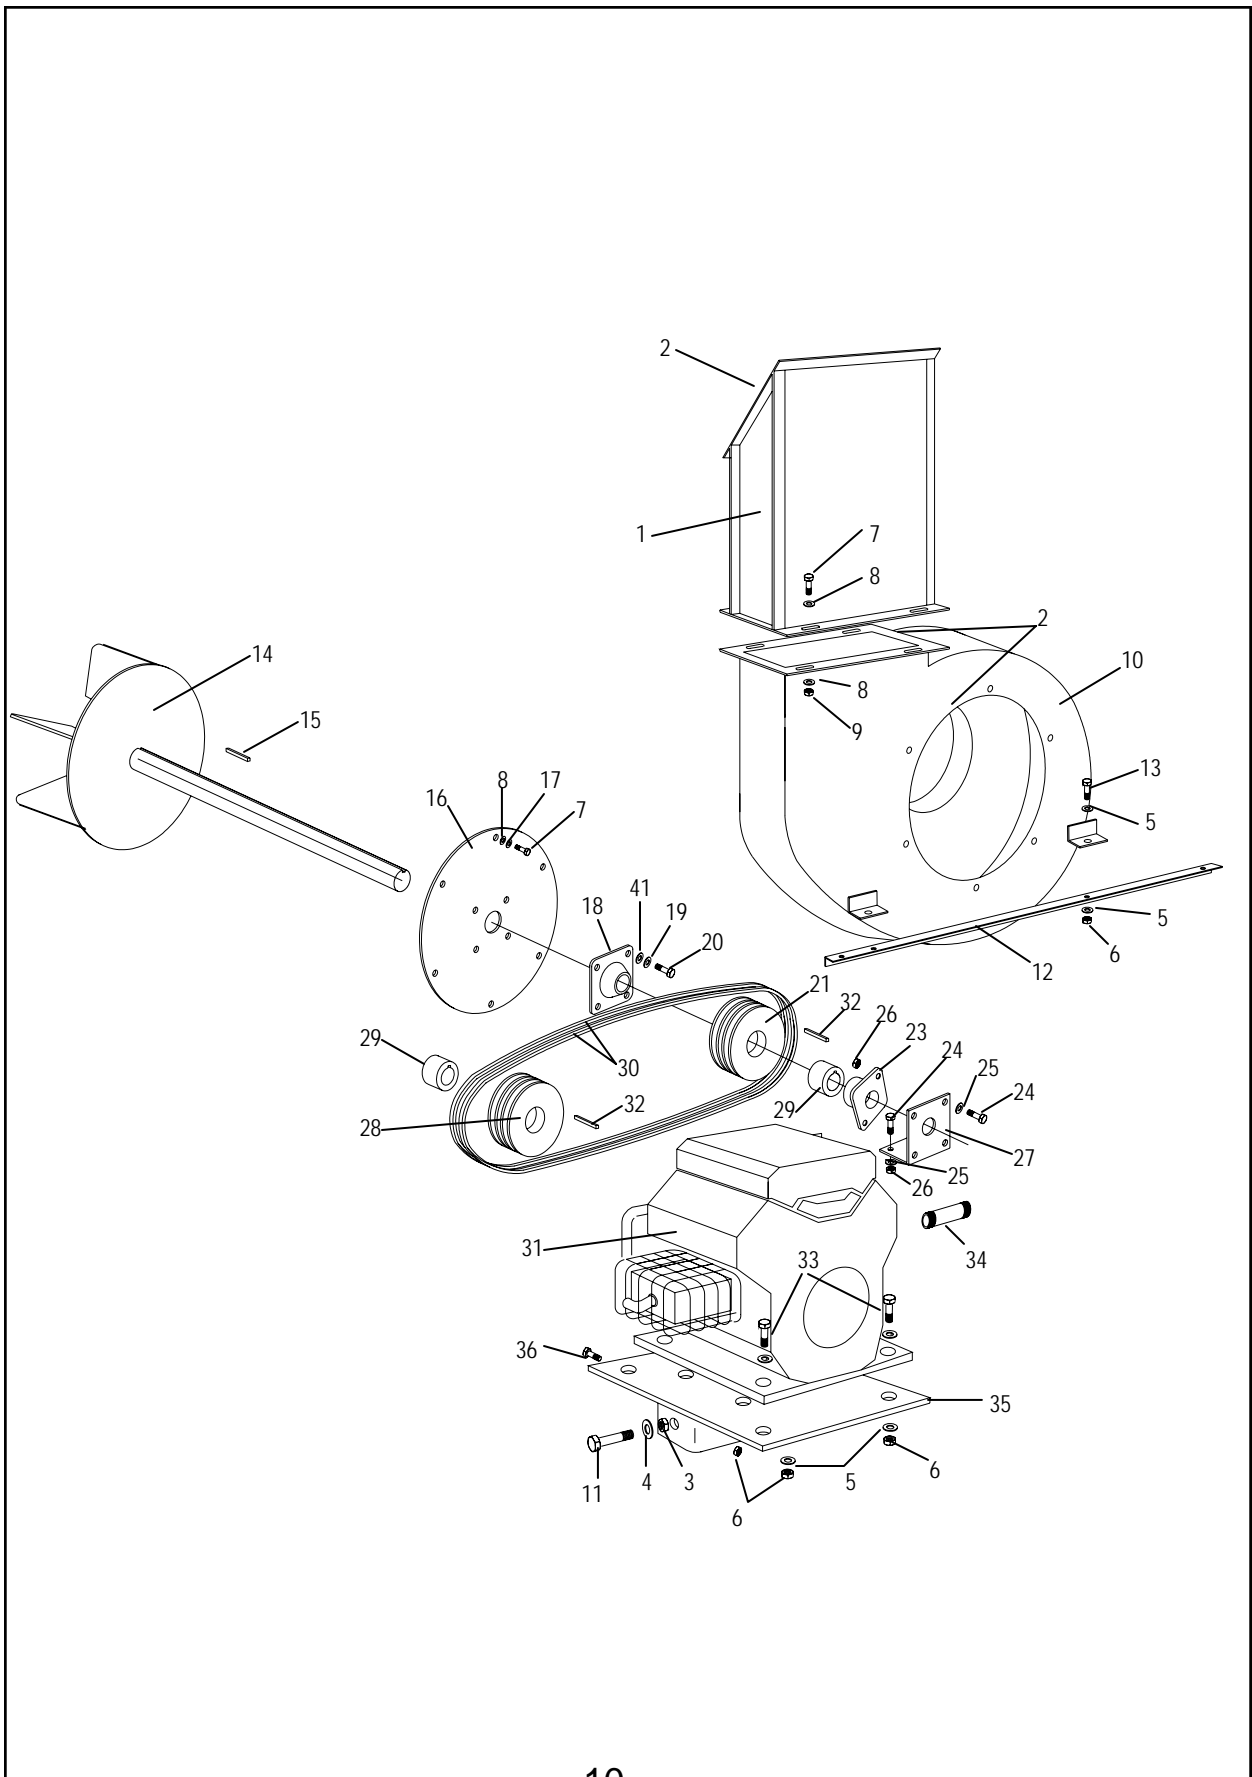

Decals

Trailer Frame and Wheels

REF. NO.	PART NO.	QTY.	DESCRIPTION
1	09270600	1	Trailer Weldment
2	09200100	1	Hitch Pin
3	50022588	1	Jack
4	04200200	1	Tongue Weldment
5	20166	1	Cotter Pin 1/8" x 1-1/4"
6	50022632	1	Seal
7	170	2	Bearing Cup L44610
8	50022631	1	Hub
9	22	2	Bearing Cone L44643
10	50019662	1	Keyed Washer 3/4"
11	120	1	Castle Nut 3/4"-16
12	50022633	1	Dust Cap
13	50019920	1	Tire and Wheel Assembly (Highway)
14	50022095	1	Hub Assembly

Hopper

REF. NO.	PART NO.	QTY.	DESCRIPTION
1	04204500	1	Grid Weldment
2	04204400	1	Single Screen
3	20011	2	HHCS 5/16"-16 x 1-1/2" G5
4	20568	10	Flatwasher 5/16"
5	04204600	2	Screen Door Spacer
6	446	6	Lock Nut 5/16"-16
7	15829	3	Flatwasher 1/2"
8	04204900	2	Filter Door Linkage
9	04205500	1	Screen Door Weldment
10	04204700	1	Filter Door Latch—Right Hand
	04204800	1	Filter Door Latch—Left Hand
11	01330300	2	Clevis Pin
12	06117100	4	Machine Screw .31"-18 x 1"
13	44094	3	HHCS 1/2"-13 x 1-1/4" G5
14		A/R	Gasket Material for Hopper Door
15	15554	3	Lock Nut 1/2"-13
16	04203800	2	Hopper Brace
17	04203000	1	Hopper
18	21020406	2	Cotter Pin .12 x .75
19	04204100	2	Spring
20	04204200	4	1/4" Quick Link
21	04203100	1	Hopper Door Weldment
22	20034	4	HHCS 3/8"-16 x 1" G5
23	15830	6	Flatwasher 3/8"
24	06529600	4	Lock Nut 3/8"-16

Scoop

REF. NO.	PART NO.	QTY.	DESCRIPTION
1	042003300	1	Stabilizer Brace
2	1161212	1	HHCS 3/8"-16 x 1-1/4"
3	15830	3	Flatwasher 3/8"
4	04200900	1	Scoop Side Cover
5	04200800	1	Scoop Weldment
6	8151600	1	Hex Nut 1/2"-13
7	15829	1	Flatwasher 1/2"
8	04202900	A/R	Flex Hose
9	06943500	2	Clamp, Hose 13"
10	04205800	1	J-Bolt
11	06529600	1	3/8"-16
12	20034	18	HHCS 3/8"-16 x 1" G5
13	04203700	2	End Bolting Strip
14	04205600	2	Flex Skirt End Cap
15	06536400	1	Lock Nut 7/16"-14
16	04203500	1	Flex Skirt -Front
	04205700	1	Flex Skirt - Rear
17	04204200	1	Scoop Lift Weldment
18	44614	1	HHCS 7/16"-14 x 1-1/4" G5
19	04201000	1	Retainer Strip
20	44618	2	Flatwasher 1/2"
21	04205000	1	10 Link 1/4" Chain