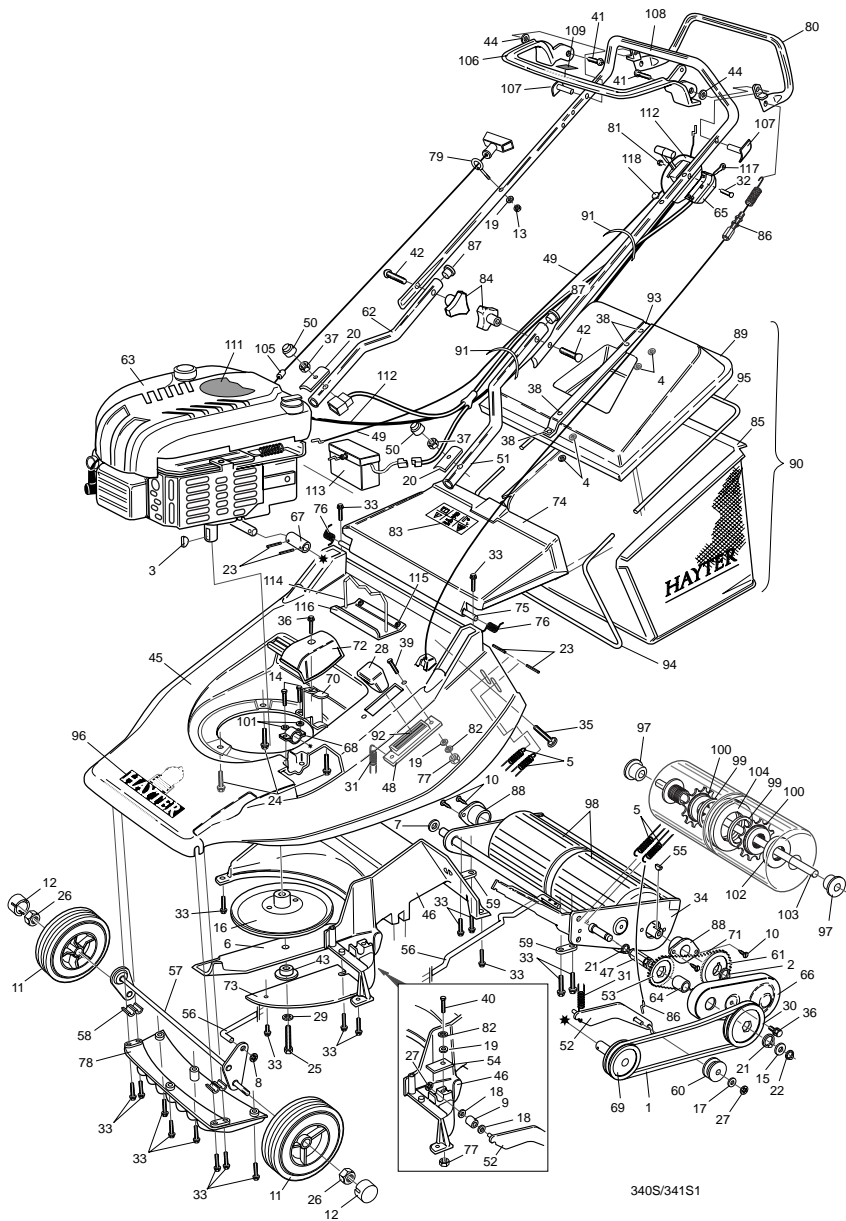

340S/341S1

Code 340A

Item Number	Part Number	Description	Qty	Notes
1	H340049	BELT V (A 890) REF EXTN DESC	1	
2	H1428	CIRCLIP EXT 5/8" 1400 SERIES	1	
3	H1662	KEY WOODRUFF N°50	1	
4	H09257	WASHER 3/16*1/2*17G	4	
5	H5421	SPRING REAR AXLE TENSION	2	
6	H340015	CUTTERBAR	1	
7	H09286	WASHER PLAIN 5/8*1.1/4*16G	1	
8	H04020	GRIP FIX EXT 5/16"	1	
9	H4452	BUSH 1/2*5/8*3/4	1	
10	H09545	SCREW TAPTITE M6*16 C/SK POZI	4	
11	H5218	WHEEL 7*1.75 7 RIB BALL BRG	2	
12	H219143	CAP HUB	2	
13	H09544	NUT M6 NYL INS GD 8	1	
14	H09575	SCREW TAPTITE M6*20 WASHER	2	
15	H02575	WASHER 1/2"*7/8"*22G	1	
16	H480070W	FRICITION DISC W/A	1	
17	H09266	WASHER PLAIN 5/16*5/8*19G	1	
18	H09280	WASHER PLAIN 1/2*1*18G	2	
19	H09472	WASHER PLAIN M6*12*1.6	5	
20	H340028	HANDLEBAR CLAMP PLATE	2	
21	H02708	CIRCLIP EXT 3/4"	2	
22	H03096	CIRCLIP EXT 1/2"	1	
23	H03997	PIN ROLL Ø 3/16*3/4	4	
24	H09349	SCREW TAPTITE UNC 3/8"*1¼"	3	
25	H09116	SCREW UNF 3/8"*1,1/4"	1	
26	H4486	NUT UNF 1/2"NYLOC EXT THIN5/1	2	
27	H0201086	WASHER STARLOCK 5/16"	2	
28	H330053	COVER LEVER	1	
29	H09273	WASHER SPRING 3/8 SC	1	
30	H219111	PULLEY W/A	1	
31	H1246	SPRING CLUTCH SHOE RETURN	1	
32	H09780	SETSCREW M6*55 POSI PAN Z&P	1	
33	H09365	SCREW TAPTITE M6*16	23	
34	H340044	FRAME REAR ROLLER W/A	1	
35	H09379	BOLT COACH M8*40 GRADE 8.8	2	
36	H09546	SCREW TAPTITE M6*12 W/HD POZI	2	
37	H09441	NUT M8 NYL INSERT T TYPE	2	
38	H09320	RIVET Ø 3/16"*5/8"	4	
39	H09668	BOLT COACH M6*20 CUP SQ 4.6	2